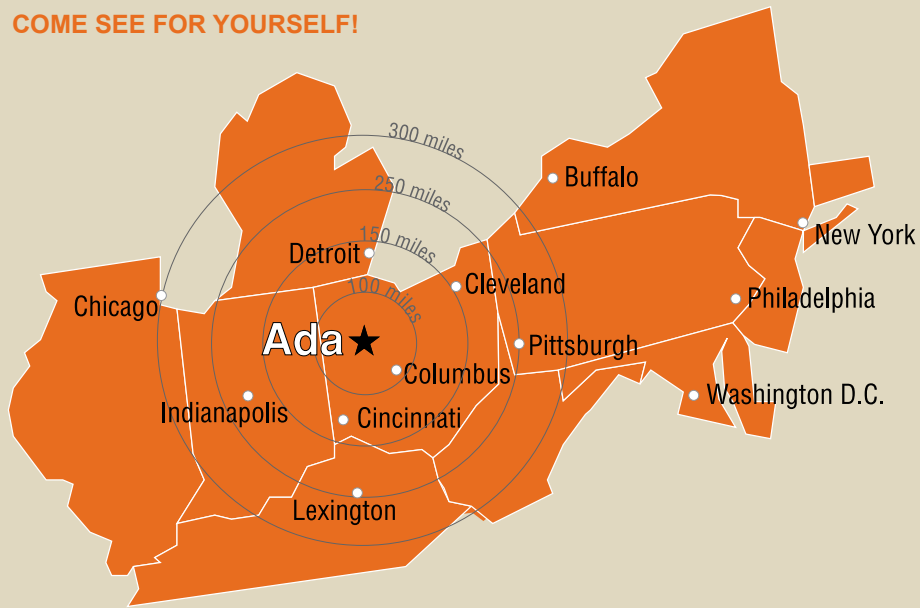

FROM INDIANAPOLIS, IN (3 HRS.)

Take I-70 east to Dayton, Ohio; then I-75 north to Lima, Ohio; then State Route 309 east to State Route 235 north to Ada, Ohio.

FROM BUFFALO, NY (5 HRS.)

Take I-90 west to Cleveland, Ohio; then take I-271 south; then I-71 south to Route 30 west; then Route 30 west to State Route 235; then State Route 235 south to Ada, Ohio.

OR

Take I-90 west through Cleveland, Ohio; then merge onto I-80/90 west (Ohio Turnpike); then I-75 south to Mt. Cory/Ada exit; then State Route 235 south to Ada, Ohio.

FROM PITTSBURGH, PA (NORTH) (5 HRS.)

Take the Pennsylvania Turnpike (I-76) west to Ohio Turnpike (I-76) west; then I-76 west continuing through Akron, Ohio; then I-71 south; then US 30 west; then State Route 235 south to Ada, Ohio.

FROM PITTSBURGH, PA (SOUTH) (4 HRS.)

Take I-70 west to Columbus, Ohio; then I-270 northwest; then US 33 north to Marysville, Ohio; then State Route 31 north to Kenton, Ohio; then State Route 309 west; then State Route 235 north to Ada, Ohio.

TRANSPORTATION

Ada, Ohio is 1.5 - 2 hours from the Dayton, Columbus and Toledo airports. Greyhound bus service is provided in Lima, Ohio and Amtrak train service is provided in Fostoria and Toledo, Ohio. If you require further transportation to campus it is important to inform us at least one week in advance before your visit to ensure appropriate arrangements can be made.

COME SEE FOR YOURSELF!

DISTANCE TO ONU

Buffalo	340 miles
Cincinnati	135 miles
Cleveland	155 miles
Columbus	80 miles
Chicago	300 miles
Detroit	130 miles
Indianapolis	190 miles
Lexington	220 miles
Pittsburgh	250 miles