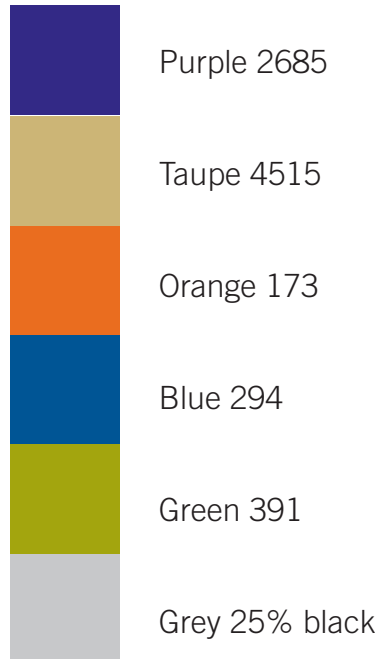

# The Pettit College of Law Color Palette and Fonts

Trade Gothic Light  
*Trade Gothic Light Oblique*  
Trade Gothic Medium  
**Trade Gothic Bold**  
***Trade Gothic Bold Oblique***

Garamond Regular  
*Garamond Italic*  
**Garamond Bold**  
***Garamond Bold Italic***

Verdana Regular  
*Verdana Italic*  
**Verdana Bold**  
***Verdana Bold Italic***

Times Regular  
*Times Italic*  
**Times Bold**  
***Times Bold Italic***

*Edwardian Script ITC*  
(Edwardian Script ITC, 18pt or larger)